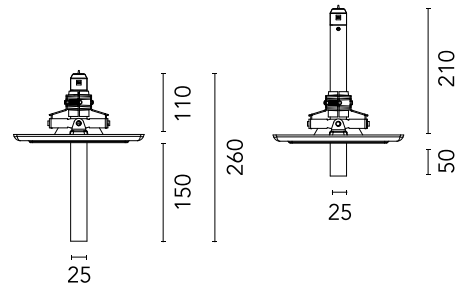

FLOS

08.8590.06A Chrome

Junco 250 mm

Luminaire that offers many possibilities. Can be individually focused and their recessed height is adjustable.

Are you a professional and your project needs consulting and support?

[BOOK AN APPOINTMENT](#)

Main specifications

Mounting	Ceiling recessed
Environments	Indoor dry location
LED type	Power LED
Lamp category	LED
Ilcos	No
Power (W)	2.2
Source flux (lm)	216
System flux (lm)	173

Physical

Colour	Chrome
Trim	No
Orientation	Adjustable
Rotation (°)	360
Longitudinal tilting (°)	20
Recessed depth (mm)	210
Length (mm)	250
Net weight (kg)	0.13
IP internal	20
IP external	20

Download

[Mounting instructions](#) PDF