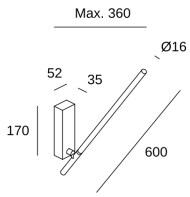

**TUBS**

Nahrang Design

**05-8102-05-M1**

Wall fixture TUBS LED 11.5W LED warm-white 3000K ON-OFF Black 428lm

**TECHNICAL FEATURES**

Luminaire total power : 14.1W

Real lumens : 428

Nominal lumens : 1169

Real lm/W : 30

Correlated Colour Temperature (CCT) : LED warm-white 3000K

Lens / reflector angle : HORIZONTAL 125°

Structure material : Steel, Aluminium

Structure finish : Black

Diffuser material : Polycarbonate

**LUMINOTECHNIC FEATURES**

CRI: 90

MacAdam steps: 3

Photobiological risk: RG0

Lampholder	Quantity	Light source power (W)
LED	1	11.5W

**LOGISTICS**

Net weight (kg): 0.62

Packaged weight (kg): 1.47

Packaging: 120mm x 120mm x 680mm

16 Un