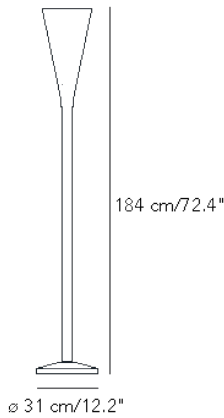

MADE IN
IT

ALIMENTATION CABLE
Black

DIMMER
Dimmer included

CERTIFICATIONS
CE ENEC IP20

COLOR
○ ●

MATERIAL DESCRIPTION
painted metal

COLOR DESCRIPTION SKU
white

GROUP TENSION
Integrated Led

RECOMMENDED SOURCE
LED 30W (3000K, CRI>80, 3000Lm)

SKU
F005630210BIWL