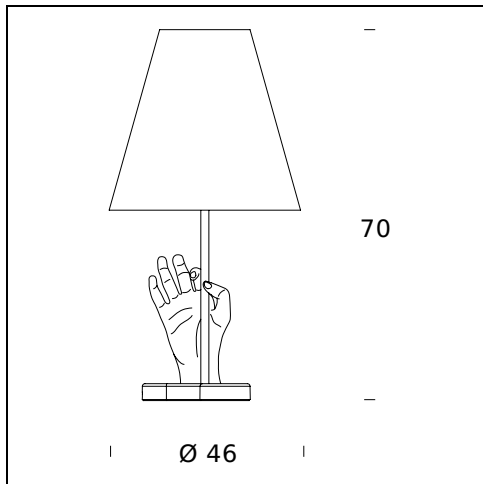

MANO

Pietro Chiesa, 1932

This lamp, a trendsetter thanks to its irony and elegance, comprises a base and hand in marble powder and resin and a square section stem in metal. The diffuser is in black fabric

TECHNICAL SHEET

Table lamp with dimmer. Base of marble powder and resin and square section stem in metal, both painted "soft" black matte. Hand in white marble powder and resin. Diffuser in black fabric lined with white PVC.

MODEL NAME: Mano

CODE: 4208

DIMENSIONS: ø 46 × 70 cm

MATERIALS: Marble powder, Metal, Fabric

BULB: 1×70W (HA) Eco Saver E27

DIMMER: Dimmer

CERTIFICATIONS AND SYMBOLS:

Subject to technical modifications and modifications to content