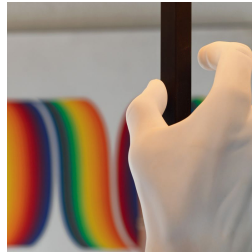

MANO

Pietro Chiesa, 1932

This lamp, a trendsetter thanks to its irony and elegance, comprises a base and hand in marble powder and resin and a square section stem in metal. The diffuser is in black fabric

TECHNICAL SHEET

Table lamp with dimmer. Base of marble powder and resin and square section stem in metal, both painted "soft" black matte. Hand in white marble powder and resin. Diffuser in black fabric lined with white PVC.

MODEL NAME: Mano

CODE: 4208

DIMENSIONS: ø 46 × 70 cm

MATERIALS: Marble powder, Metal, Fabric

BULB: 1×70W (HA) Eco Saver E27

DIMMER: Dimmer

CERTIFICATIONS AND SYMBOLS:

Subject to technical modifications and modifications to content