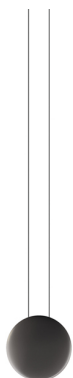

2500

Design By Lievore Altherr Molina

Cosmos is a sculptural hanging lamp. Designed by Lievore, Altherr, Molina. Available in various colours: chocolate, green and light grey.

Model Sheet

Optional: Extra cable length
Min. quantity, upcharge and extra lead time apply [EN]

Finish

-  62 Green, White and Chocolate
PANTONE 5645, RAL 9010, RAL 8019
-  14 Chocolate
RAL 8019

LED temperature color 2700 K / 3000 K / 3500 K / 4000 K

Dimming DALI / 1-10V PUSH / CASAMBI

Installation type Surface Canopy

Materials Body: ABS
Canopy Plate: Steel

Light source 1 x LED 4,48W 350mA

LED CRI>80 490 lm 108.8
2700 K / 3000 K / 3500 K / 4000 K

Driver Constant Current 350 100~240 V V 50~60 Hz HZ

Application Hanging lamps