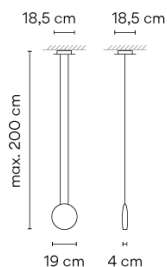

2500

Design By Lievore Altherr Molina

Cosmos is a sculptural hanging lamp. Designed by Lievore, Altherr, Molina. Available in various colours: chocolate, green and light grey.

Model Sheet

Optional: Extra cable length
Min. quantity, upcharge and extra lead time apply [EN]

Finish

-  62 Green, White and Chocolate
PANTONE 5645, RAL 9010, RAL 8019
-  14 Chocolate
RAL 8019

LED temperature color 2700 K / 3000 K / 3500 K / 4000 K

Dimming DALI / 1-10V PUSH / CASAMBI

Installation type Surface Canopy

Materials Body: ABS
Canopy Plate: Steel

Light source 1 x LED 4,48W 350mA

LED CRI>80 490 lm 108.8
2700 K / 3000 K / 3500 K / 4000 K

Driver Constant Current 350 100~240 V V 50~60 Hz HZ

Application Hanging lamps

Packaging 1 Box
0,265 m x 0,265 m x 0,165 m
Gross weighth 2,1
Net weighth 1,62
Vol. 0.0115

Lighting effect

General Lighting

Lamp for general lighting with an opaque shade and distributing light upwards and/or downwards mainly.