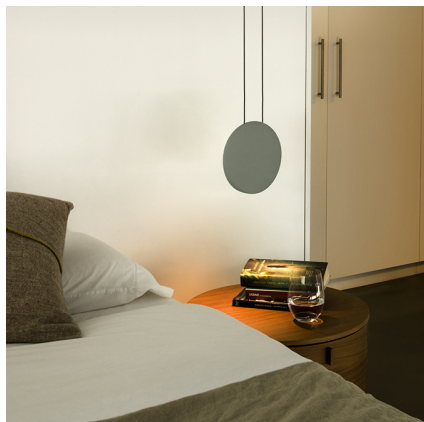

2500

Design By Lievore Altherr Molina

Cosmos is a sculptural hanging lamp. Designed by Lievore, Altherr, Molina. Available in various colours: chocolate, green and light grey.

Model Sheet

Optional: Extra cable length
Min. quantity, upcharge and extra lead time apply [EN]

Finish

-  62 Green, White and Chocolate
PANTONE 5645, RAL 9010, RAL 8019
-  14 Chocolate
RAL 8019

LED temperature color 2700 K / 3000 K / 3500 K / 4000 K

Dimming DALI / 1-10V PUSH / CASAMBI

Installation type Surface Canopy

Materials Body: ABS
Canopy Plate: Steel

Light source 1 x LED 4,48W 350mA

LED CRI>80 490 lm 108.8
2700 K / 3000 K / 3500 K / 4000 K

Driver Constant Current 350 100~240 V V 50~60 Hz HZ

Application Hanging lamps