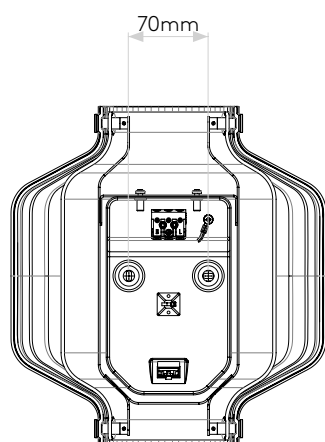

Please note that some dimensions may vary slightly due to manufacturing tolerances, this includes cable entry and fixing holes

Veillez noter que certaines dimensions peuvent varier légèrement en raison des tolérances de fabrication, y compris l'entrée de câble et les trous de fixation.

Bitte beachten Sie, dass die Maße Fertigungstoleranzen unterliegen und daher in geringem Umfang von der angegebenen Größe abweichen können. Dies gilt auch für Kabeleingänge und Befestigungslöcher.

Si prega notare che possono esserci piccole variazioni in alcune dimensioni dovute alle tolleranze di produzione, queste includono l'ingresso del cavo e i fori di fissaggio.