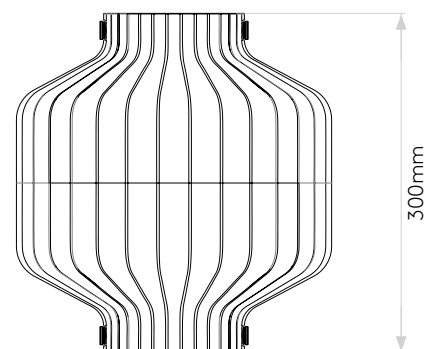

Please note that some dimensions may vary slightly due to manufacturing tolerances, this includes cable entry and fixing holes

Veillez noter que certaines dimensions peuvent varier légèrement en raison des tolérances de fabrication, y compris l'entrée de câble et les trous de fixation.

Bitte beachten Sie, dass die Maße Fertigungstoleranzen unterliegen und daher in geringem Umfang von der angegebenen Größe abweichen können. Dies gilt auch für Kabeleingänge und Befestigungslöcher.

Si prega notare che possono esserci piccole variazioni in alcune dimensioni dovute alle tolleranze di produzione, queste includono l'ingresso del cavo e i fori di fissaggio.