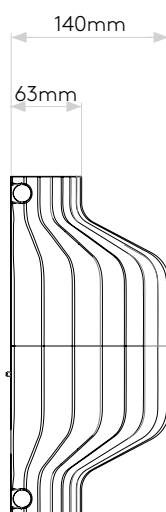

General

| | |
|---------------------------|-----------------------|
| Location: | Interior |
| Class: | CE (Class I) |
| Ip Rating: | IP20 |
| Bathroom Zone: | Zone 3 |
| Driver Required: | No |
| Installation Orientation: | Wall Mount - Vertical |
| Main Material: | Glass - Blown |
| Dimensions (mm): | H: 300 W: 280 D: 140 |
| Cut Out Hole : | - |
| Recess Depth (mm): | - |
| Fire Rating: | - |
| Cable Length (mm): | - |
| Gross Weight (kg): | 3.6 |

Lamp

| | |
|--------------------------------|----------------|
| Light Source: | LED E27/ES |
| Wattage: | 12W max |
| Lamp Included: | No |
| Maximum Lamp Length (mm): | 140 |
| Luminous Flux (lm): | Lamp Dependent |
| Colour Temp (K): | Lamp Dependent |
| Cri (Ra): | Lamp Dependent |
| Macadam Ellipse: | Lamp Dependent |
| Tilt Adjustable Angle (°): | - |
| Rotation Adjustable Angle (°): | - |
| Lifetime (hrs): | Lamp Dependent |
| Beam Angle (°): | Lamp Dependent |

Please note that some dimensions may vary slightly due to manufacturing tolerances, this includes cable entry and fixing holes

Veillez noter que certaines dimensions peuvent varier légèrement en raison des tolérances de fabrication, y compris l'entrée de câble et les trous de fixation.