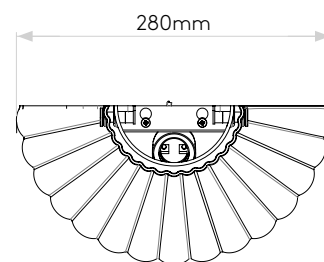

Please note that some dimensions may vary slightly due to manufacturing tolerances, this includes cable entry and fixing holes

Veillez noter que certaines dimensions peuvent varier légèrement en raison des tolérances de fabrication, y compris l'entrée de câble et les trous de fixation.

Bitte beachten Sie, dass die Maße Fertigungstoleranzen unterliegen und daher in geringem Umfang von der angegebenen Größe abweichen können. Dies gilt auch für Kabeleingänge und Befestigungslöcher.

Si prega notare che possono esserci piccole variazioni in alcune dimensioni dovute alle tolleranze di produzione, queste includono l'ingresso del cavo e i fori di fissaggio.