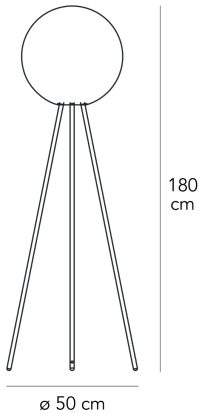

## PRIMA SIGNORA

Daniela Puppa, 1992

A magnificent globe in white blown glass crowns the chrome-plated tripod. The surprising arrangement of these understated lines produces a very well-balanced result.

Floor lamp with diffused light dimmable with sliding switch. Chromed metal frame. Opaline blown glass diffuser. Transparent power cable, dimmer and plug. European two-pole plug. Bulb not included.

**MADE IN**  
IT