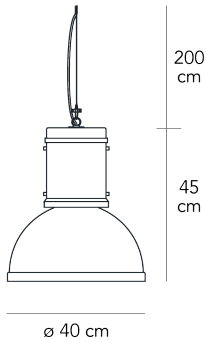

Suspension lamp with direct and dimmable light. Painted metal frame. Steel suspension cable. Transparent power cable. Ceiling rose made of painted thermoplastic material. Bulb not included.

**MADE IN**  
IT