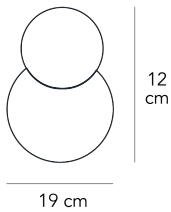

Wall lamp with diffused and dimmable light. Nickel-plated metal frame. Diffuser made of white blown glass with satin-finish. Bulb not included.