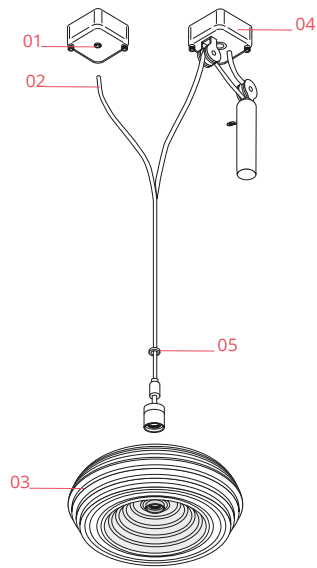

### Physical

Colour	Aluminium
Length (mm)	360
Cord length (mm)	2200
Canopy dimension (mm)	41
Canopy width (mm)	89
Canopy height (mm)	89
Net weight (kg)	1.4
Package height (mm)	280
Package width (mm)	425
Package length (mm)	420
Package volume (m3)	0.05
IP internal	20

## Schematic light drawing

h(m)	E(lx)	D(m)
1	843	0.50
2	211	1.01
3	94	1.51
4	53	2.02
5	34	2.52

## Spare Parts

- |     |                           |           |
|-----|---------------------------|-----------|
| 01. | Complete ceiling rose     | RF6500109 |
| 02. | Electric wiring 2,5mt     | RF04637   |
| 03. | Zapon-varnished reflector | RF00750   |
| 05. | Ring nut                  | RF06821   |