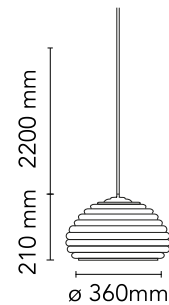

### Physical

Colour	Aluminium
Length (mm)	360
Cord length (mm)	2200
Canopy dimension (mm)	41
Canopy width (mm)	89
Canopy height (mm)	89
Net weight (kg)	1.4
Package height (mm)	280
Package width (mm)	425
Package length (mm)	420
Package volume (m3)	0.05
IP internal	20

## Schematic light drawing

h(m)	E(lx)	D(m)
1	843	0.50
2	211	1.01
3	94	1.51
4	53	2.02
5	34	2.52