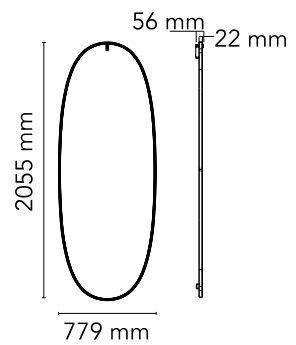

FLOS

F3680064 Polished Aluminium

La Plus Belle

Designed by Philippe Starck, 2019

60W - 2700K

Plus Belle is a mirror with incorporated light sources. The aluminium frame is available in various finishes (brushed gold, brushed copper, polished bronze and brill, and houses high chromatic rendering led light sources (CRI 95) and an optical opal silicone diffuser. The mirror is made of 6 mm extra-clear glass, with a layer of safety and aesthetic film to the rear, and it is fixed to the frame by means of a polycarbonate glazing bead. The Plus Belle mirror is hung from the wall by means of an aesthetic effect hook with a dual magnet fixing device to keep it in position. It is powered by means of a wall-mounted power supply unit or IEC cable and connector socket. The optic sensor command fitted to the mirror or remote 0-10/1-10 V - PUSH - DALI control can be used as a dimmer to adjust the light intensity by 10% to 100% in either direction.

Are you a professional and your project needs consulting and support?

[BOOK AN APPOINTMENT](#)

Main specifications

EAN	8059607005040
Mounting	Wall
Environments	Indoor dry location
Light Source Type	LED
LED type	LED Module
Power (W)	60

Physical

Colour	Polished Aluminium
Length (mm)	56
Net weight (kg)	24.5
Package height (mm)	1015
Package width (mm)	130
Package length (mm)	2315
Package volume (m3)	0.31
IP internal	20

Download

[Mounting instructions](#)