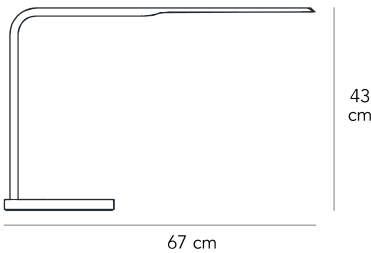

Table lamp with directional light, with touch-on dimmer on the base. Frame and head made of painted metal with body and head slightly adjustable. Polycarbonate diffuser. Cable power and plug in black. Plug-in power supply with interchangeable plugs (UK - USA - UE). Integrated led. The lamp is provided with USB port (1A - 5V) for charging mobile devices.