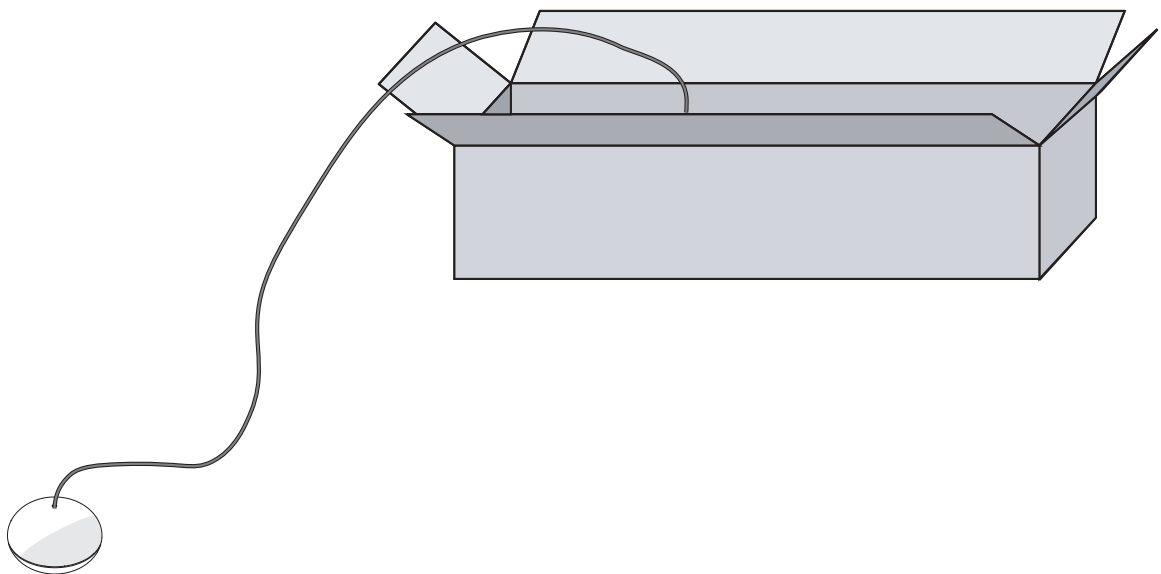

i

THE LIGHT SOURCE CONTAINED IN THIS LUMINAIRE SHALL ONLY BE REPLACED BY THE MANUFACTURER OR HIS SERVICE AGENT OR A SIMILAR QUALIFIED PERSON.

此灯具中包含的光源只能由制造商或其服务代理商或类似的合格人员替换。

THE INSULATION BETWEEN THE LOW VOLTAGE POWER SUPPLY AND THE CONTROL CONDUCTOR IS BASIC INSULATION.

LV电源与控制导体之间的绝缘类别为基本绝缘。