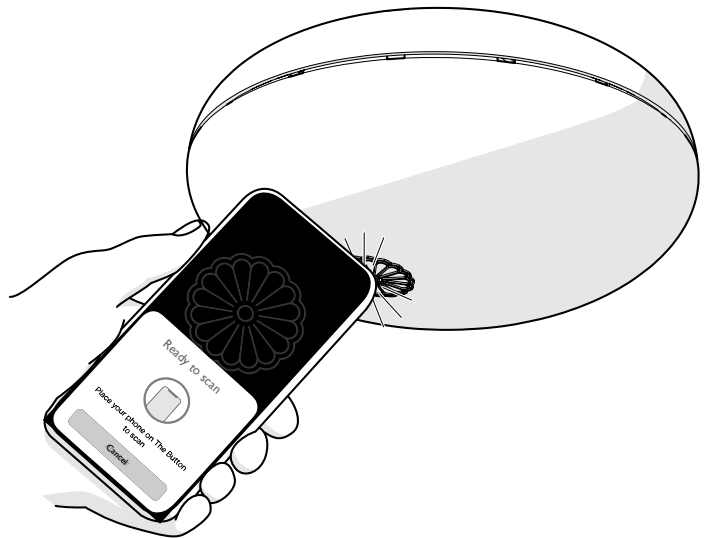

## STARFALL LIGHT 30

II

1

2

12

i

1 [WWW.MOOOI.COM/THE-BUTTON](http://WWW.MOOOI.COM/THE-BUTTON)

2 SCAN AND REGISTER  
扫描并注册